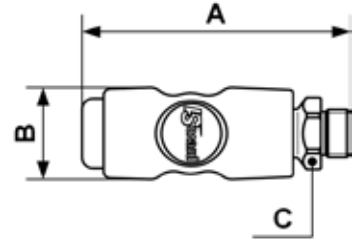

PREVOS1 SAFETY QUICK COUPLINGS 1/2» INDUSTRIAL PROFILE PLATE

Male coupler on plate

Profile : ISO 6150B

Min/max operating pressure 29 / 174 psi	ID passage 1/2"	Temperature min/max 5 / 158 °F
---	---------------------------	--

Part number	Male thread	Net weight (Kg)
ISI 111252EBCP	NPT3/8	0.25
ISI 111253EBCP	NPT1/2	0.25
ISI 111254EBCP	NPT3/4	0.25